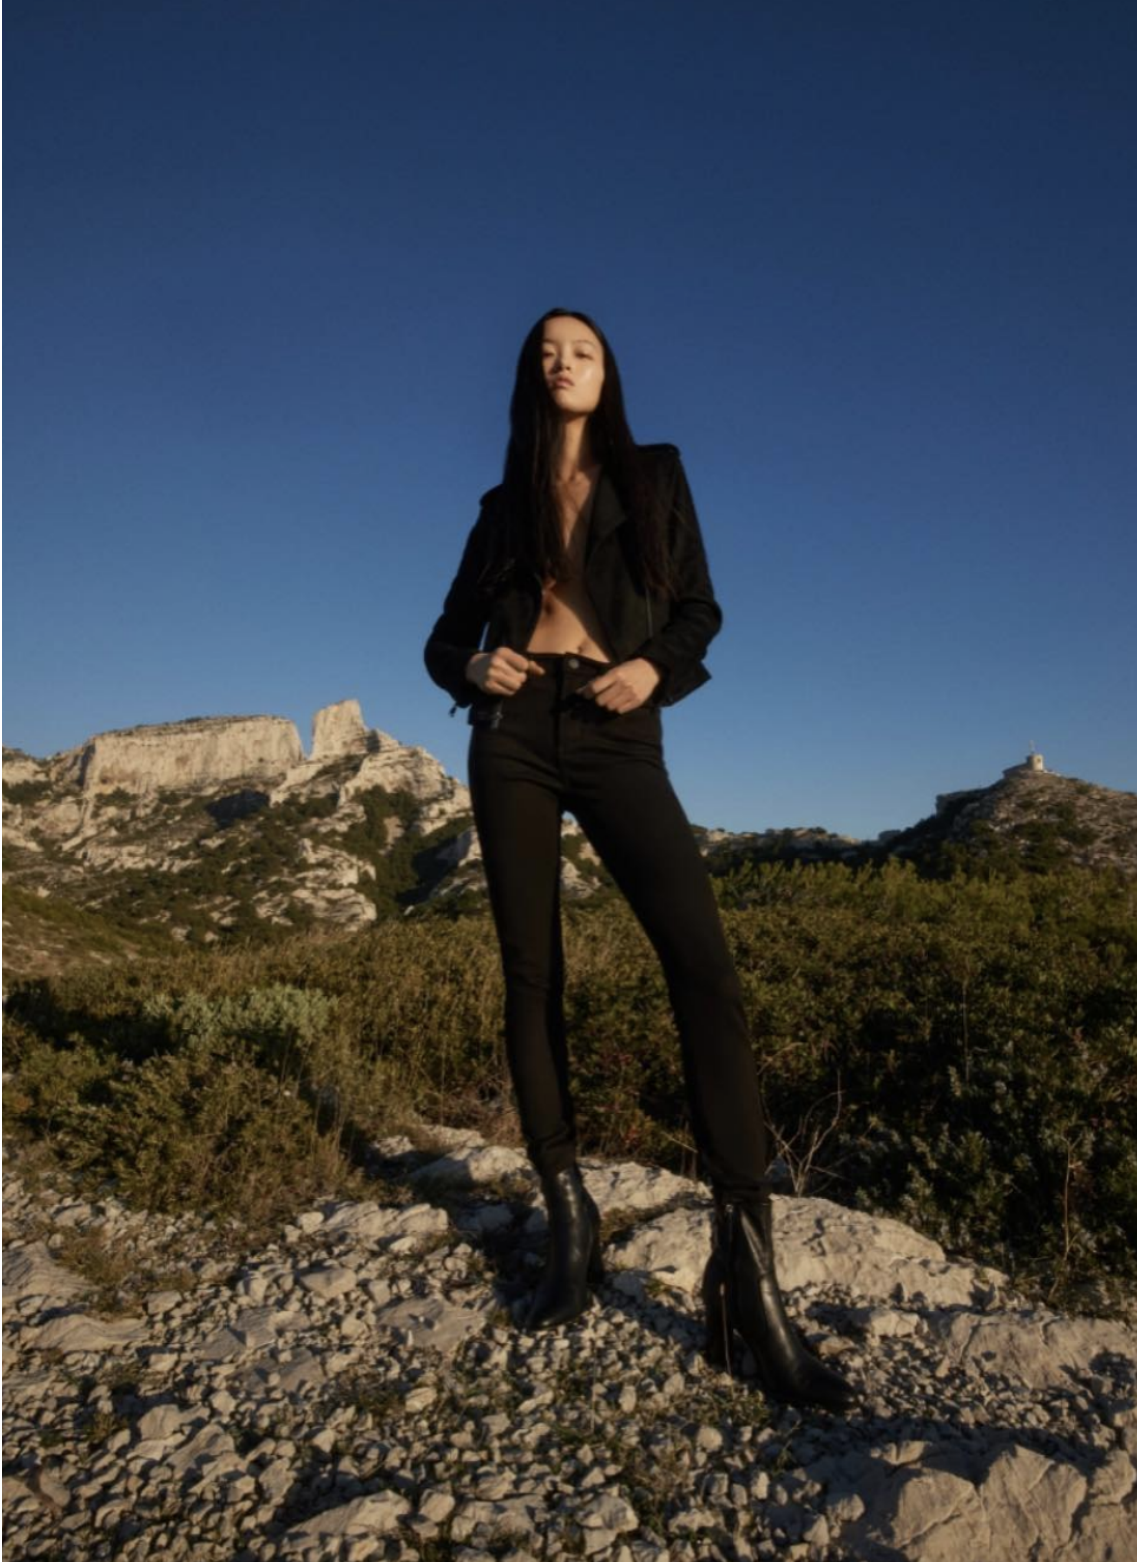

HANEL LIM

height 5'10" · bust 32" · cup B · waist 24" · hips 35" · dress 34-36 EU/4-6 US/6-8 UK
shoes size 37.5 EU/6.5 US/4.5 UK · hair black · eyes brown